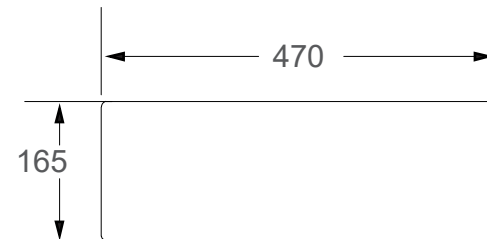

SRTWB7003

Dimension : L470 x W470 x H165mm