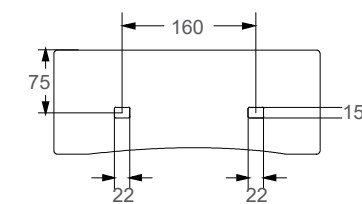

SRTWB7003

Dimension : L470 x W470 x H165mm