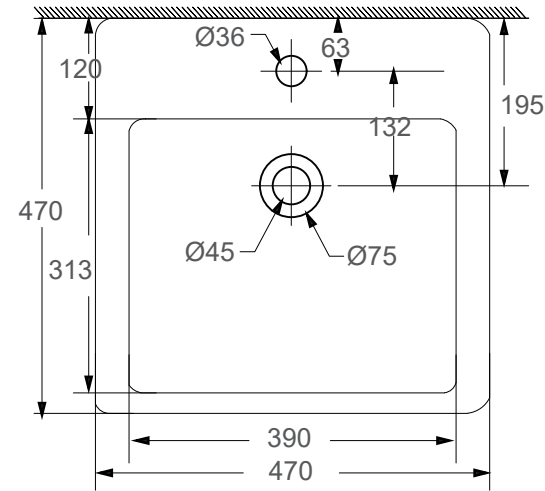

SRTWB7003

Dimension : L470 x W470 x H165mm