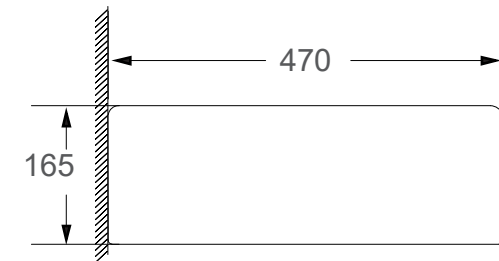

SRTWB7003

Dimension : L470 x W470 x H165mm